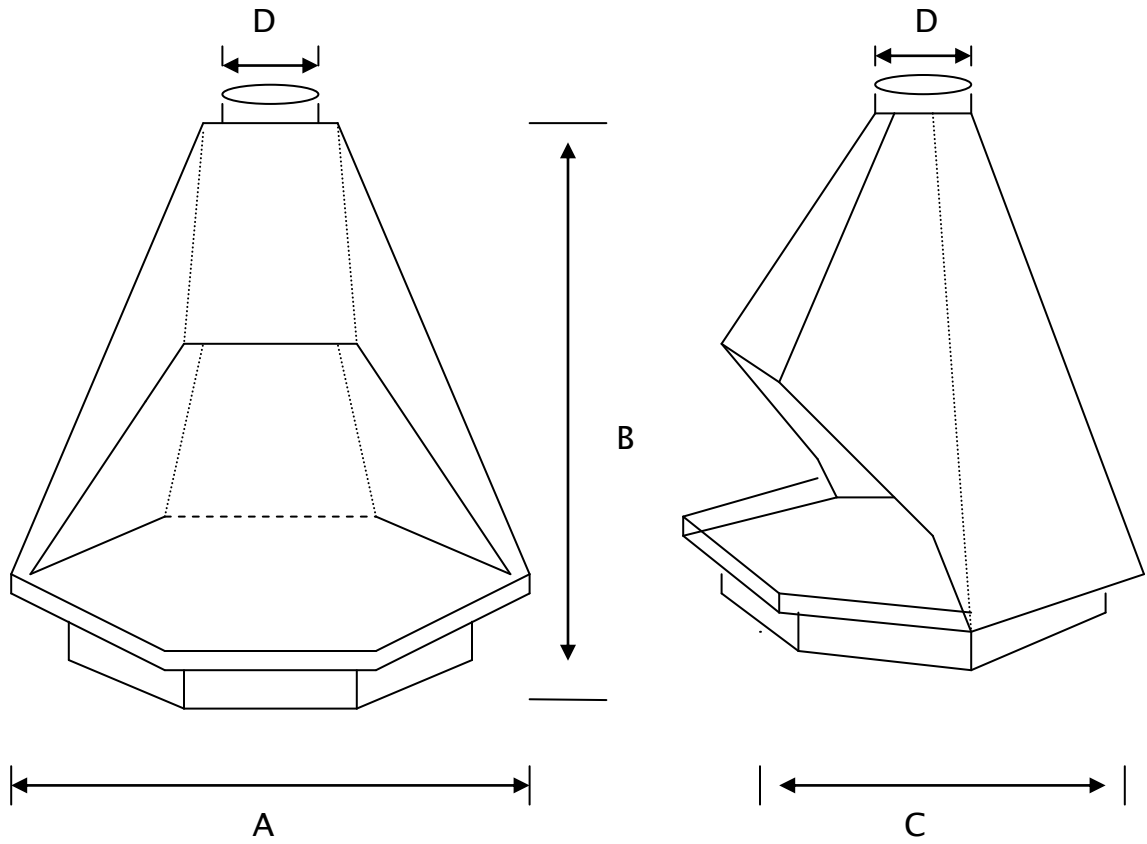

SPECIFICATIONS OF FULL HEX FIREPLACE

FULL HEX FIREPLACE SPECS IN MM					
MODEL	A - WIDTH	B - HEIGHT	C - DEPTH	D - FLUE	
800	800	910	600	180 Ø	